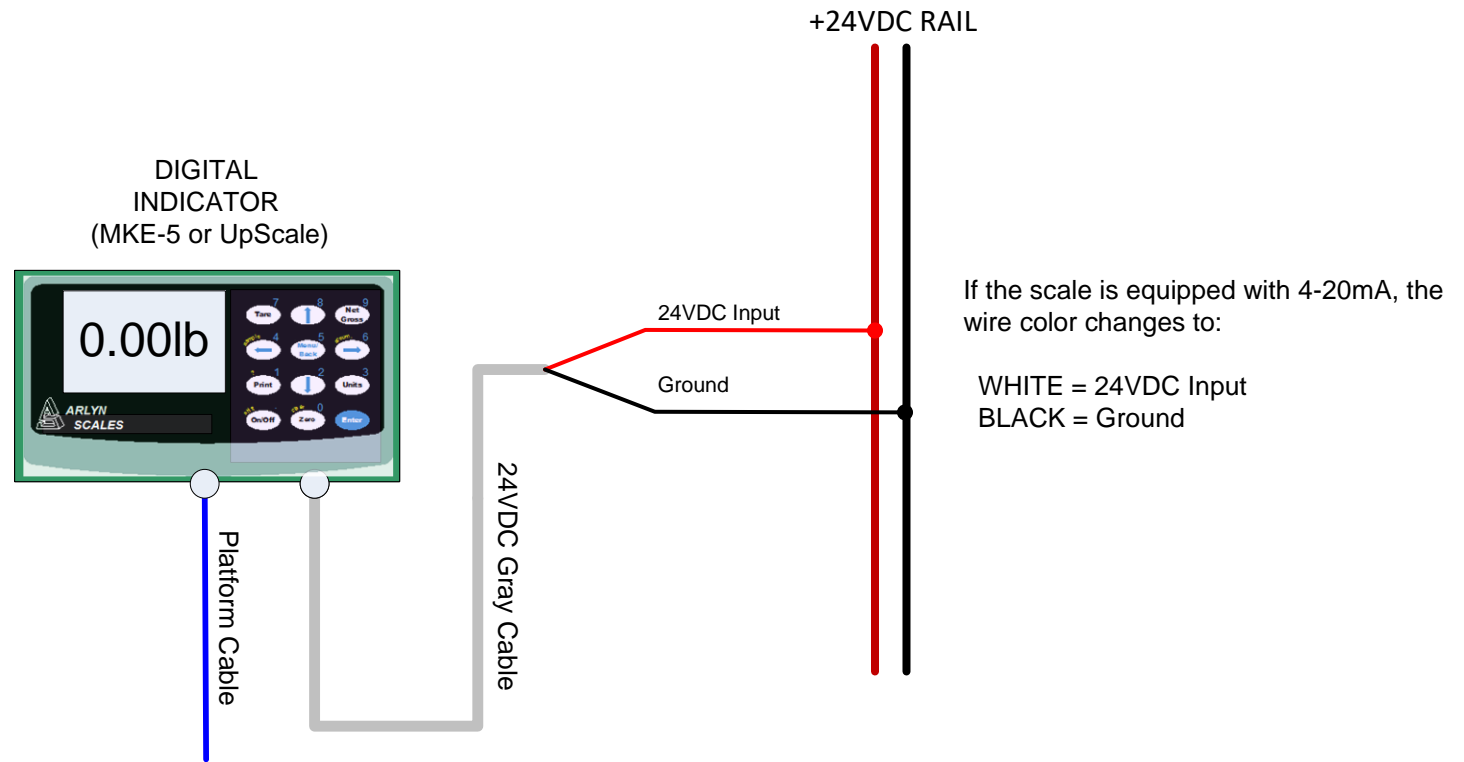

This diagram shows how to wire the 24VDC power input of the scale to your 24VDC rails.

PROPRIETARY				
ARLYN SCALES, 59 2 nd STREET, EAST ROCKAWAY, NY 11518				
TITLE				
24VDC INPUT FOR DIGITAL INDICATORS				
DATE	REVISED	VERSION	DRAWN BY	PAGE
8/3/2022	8/3/2022	1.0	MK	1 OF 1